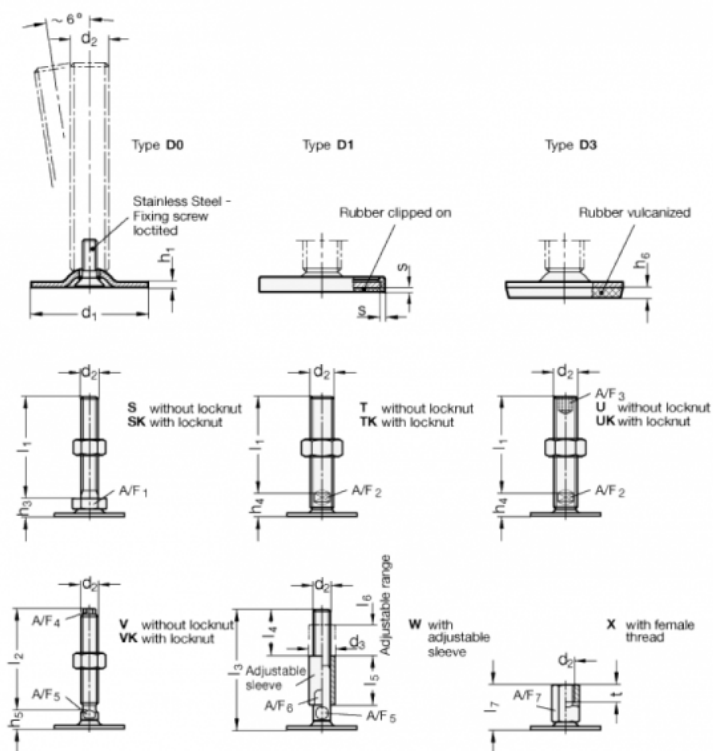

Article number: 204150M1675D0TK  
 Description: E+G levelling foot  
 GN 41-50-M16-75-D0-TK  
 Note: TK With nut, Wrench flat at the bottom

## Measures

- A/F2 = 12
- d1 = 50
- d2 = M16
- h1 = 2.5
- h4 = 17
- h6 =
- l1 = 75
- s =